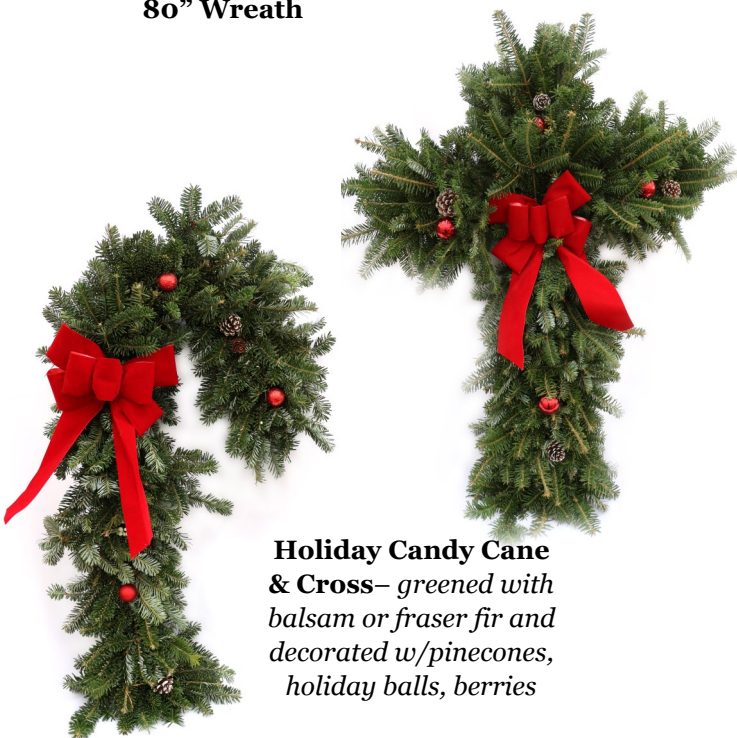

Holiday Candy Cane & Cross– greened with balsam or fraser fir and decorated w/pinecones, holiday balls, berries